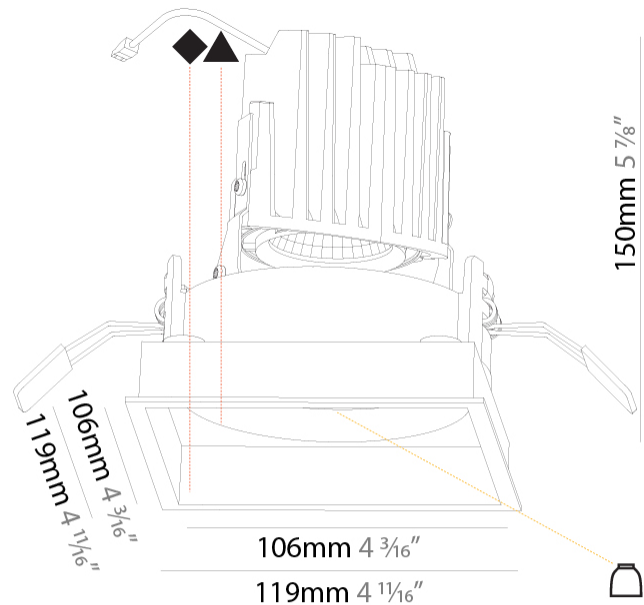

GENERAL

Series: Bioniq
Subseries: Bioniq Square Deep
Brand: Prolicht
Division: Architectural
Mounting Type: Recessed
Mounting Location: Ceiling
Subcategory: Downlight

PHYSICAL

Shape: Square
Length (mm): 119
Length (in): 4 11/16
Width (mm): 119
Width (in): 4 11/16
Depth (mm): 150
Depth (in): 5 7/8
Ceiling Thickness (mm): 10 / 12.5 / 15
Ceiling Thickness (in): 3/8 or 1/2 or 9/16
Min. Recessing Depth (mm): 170
Min. Recessing Depth (in): 6 11/16
Light Distribution: Downlight
Weight (kg): 0.626
Weight (lbs): 1.38
Fixture Finish: SSR / BKV / CWI / CRY / HAB / UFT / ITA / RUA / FTG / MYG / LOD / PUS / FRO / FUP / KIA / POP / BLS / SPG / MEY / GOH / GUM / CHC / COM / ABZ / JAG / OBR / MOS / ROR
Fixture Material: Aluminum Die Cast
Cut-out Measurements: 114mm / 4 1/2" x 114mm / 4 1/2"

LED

Number of LEDs: 1
Color Temperature (°K): 2700 / 3000 / 3500 / 4000
Max. Delivered Lumen (lm): 940 / 980 / 1029 / 1050
Nominal Lumen (lm): 1386 / 1438 / 1511 / 1542
CRI: >90 CRI

OPTICAL

Reflector: 20 / 40 / 60

RATINGS AND CERTIFICATIONS

Certified By: Certified for North American Standards
IP rating: IP20

114 x 114mm
4 1/2" x 4 1/2"

170mm
6 1/4"

10 | 15mm
3/8" | 9/16"

BIONIQ SQUARE DEEP RECESSED

A35368-

PROJECT	
TYPE	
SPECIFIER	
QUANTITY	
DATE	